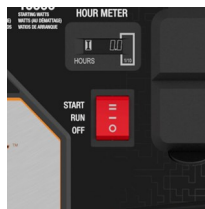

PORTABLE GENERATORS

26.5" H x 27" W

8000 Watt Portable Generator

GENERAC

- Powered By Gas
- 10,000 Starting Watts/8000 Running Watts
- 11 Hrs Continuous Run Time
- 7.9 Gallon Fuel Tank
Recommended Oil 10W-30/SAE30
- 3 Outlets
- Folding/Locking Handles
- Electric Start For Easy Operation

\$1069⁹⁹

#3900941

26.5" H x 27" W

6500 Watt Portable Generator

GENERAC

- Powered By Gas
- 8125 Starting Watts/6500 Running Watts
- 10.5 Hrs Continuous Run Time
- 6.9 Gallon Fuel Tank
Recommended Oil 10W-30/SAE30
- Durable OHV Engine
- Folding Down Handles For Sturdy Portability
- Low-Oil Level Shutdown Safeguards Engine From Damage

\$869⁹⁹

#3899218

3 Ft Generator Cord

- 250 Volt/2500 Watt/30 Amps
- Grounded
- PVC Insulated
- Color: Yellow
- Cable Jackets Withstand Harsh Environments

#3383627

\$36⁹⁹

25 Ft Generator Cord

- 125 Volt/1875 Watt/30 Amps
- Grounded
- PVC Insulated
- Color: Yellow
- Twist To Lock Plug For Strong Connection