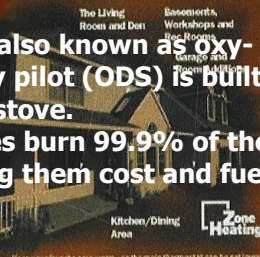

25,000 BTU
4068664(LP)

30,000 BTU
4068631(NG)

\$259.99

Thermablaster Vent-Free Wall Heater

- 99% Efficient
- Dual Fuel, uses either Propane OR Natural Gas
- Constructed of Stainless Steel
- Built in Oxygen Depletion Sensor standard on each unit
- Thermostat Controlled
- 3 Sizes Available—Largest Unit Heats up to 1100 sq Feet!

32,000 BTU
Heats 1100sq Feet
4393351 (Dual Fuel)

\$299.99

10,000 BTU
Heats 300sq Feet
4393344 (Dual Fuel)

\$219.99

6,000 BTU
Heats 150sq Feet
4393328 (Dual Fuel)

\$199.99

Many more units in manual or thermostatic control are available by special order. See a sales associate for more information.

SAFETY BUILT INTO EVERY STOVE WE SELL

1. Automatic shut off valve shuts off gas if pilot light goes out.
2. Safety pilot system also known as oxygen detection safety pilot (ODS) is built into every propane stove.
3. Vent Free Gas Stoves burn 99.9% of the gas they use. Making them cost and fuel efficient.