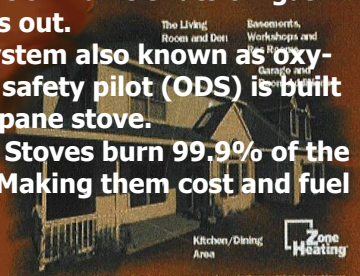

20,000 BTU
4308268 Duel Fuel.

\$199.99

30,000 BTU
4308284 Duel Fuel.

\$239.99

New Duel Fuel Models can switch between Propane or Natural Gas.

Infrared Wall Mount Heater

Infrared heater heat like the sun, radiating warmth and directly heating objects in your room first. Available in 10,000 to 30,000 btu models to choose from. Built in oxygen depletion sensor and thermocoupler for safety. Push button ignition for matchless starting.

10,000 BTU
49956(LP)
49955(NG)

\$149.97
Reg \$169.99

25,000 BTU
4068664(LP)
30,000 BTU
4068631(NG)

\$219.97
Reg \$249.99

Many more units in manual and thermostatic control are available by special order. See a sales associate for more information.

SAFETY BUILT INTO EVERY STOVE WE SELL

1. Automatic shut off valve shuts off gas if pilot light goes out.
2. Safety pilot system also known as oxygen detection safety pilot (ODS) is built into every propane stove.
3. Vent Free Gas Stoves burn 99.9% of the gas they use. Making them cost and fuel efficient.